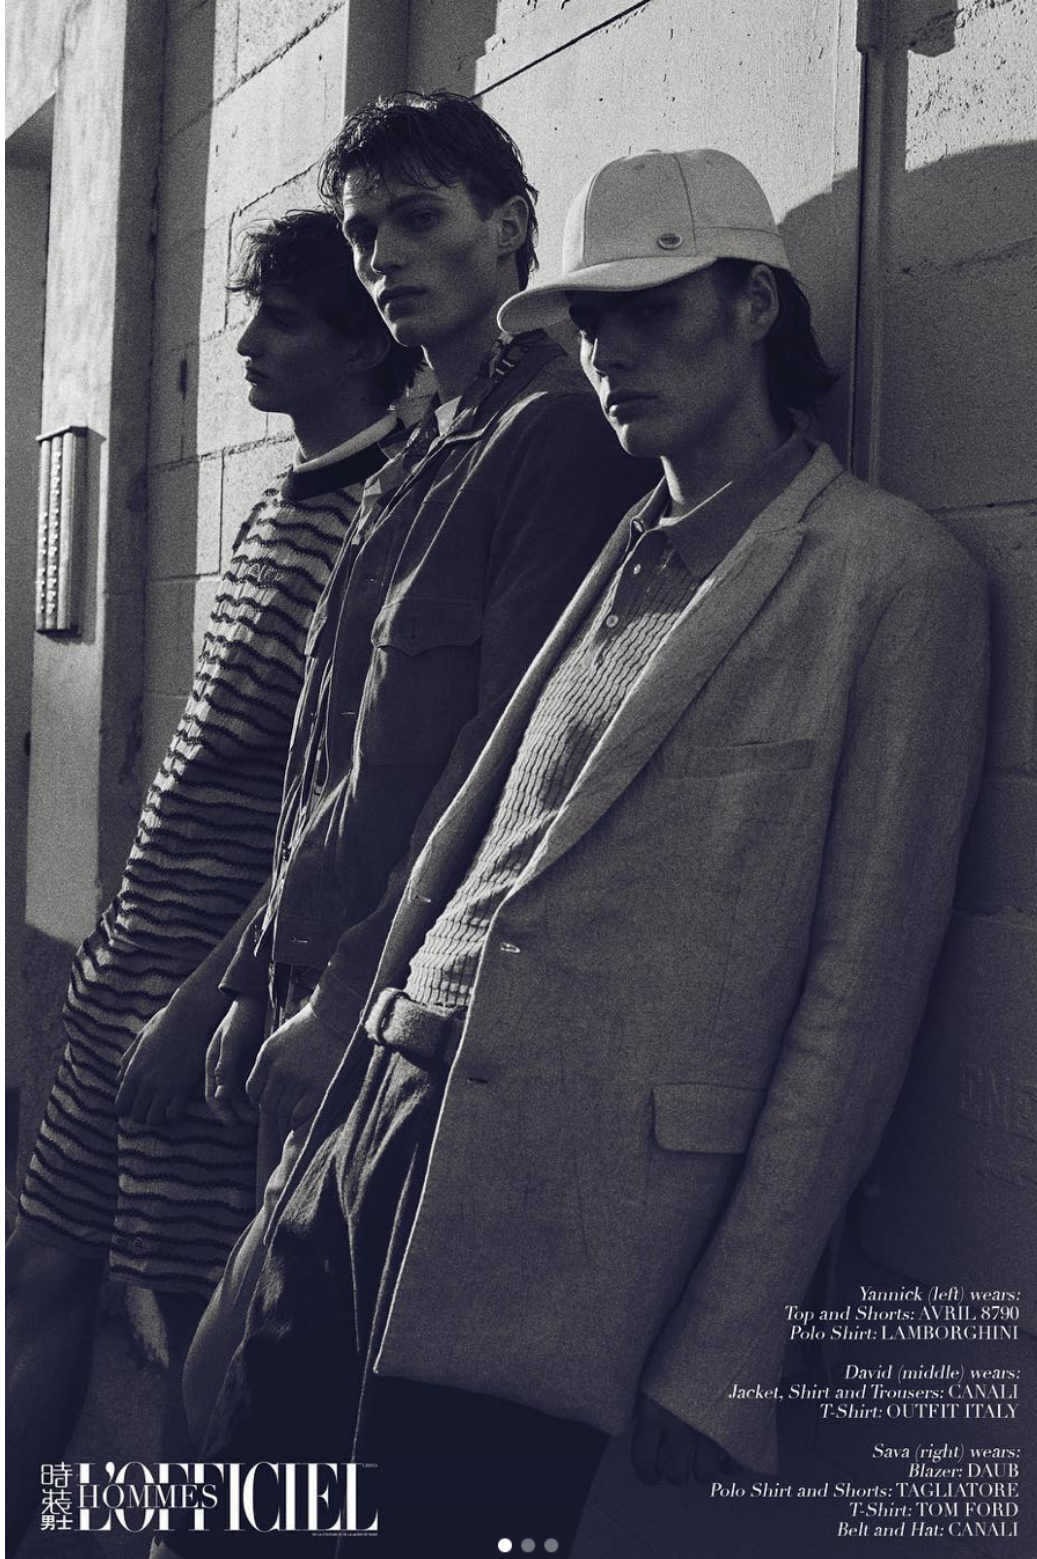

Yannick (left) wears:
Top and Shorts: AVRIL 8790
Polo Shirt: LAMBORGHINI

David (middle) wears:
Jacket, Shirt and Trousers: CANALI
T-Shirt: OUTFIT ITALY

Sava (right) wears:
Blazer: DAUB
Polo Shirt and Shorts: TAGLIATORE
T-Shirt: TOM FORD
Belt and Hat: CANALI