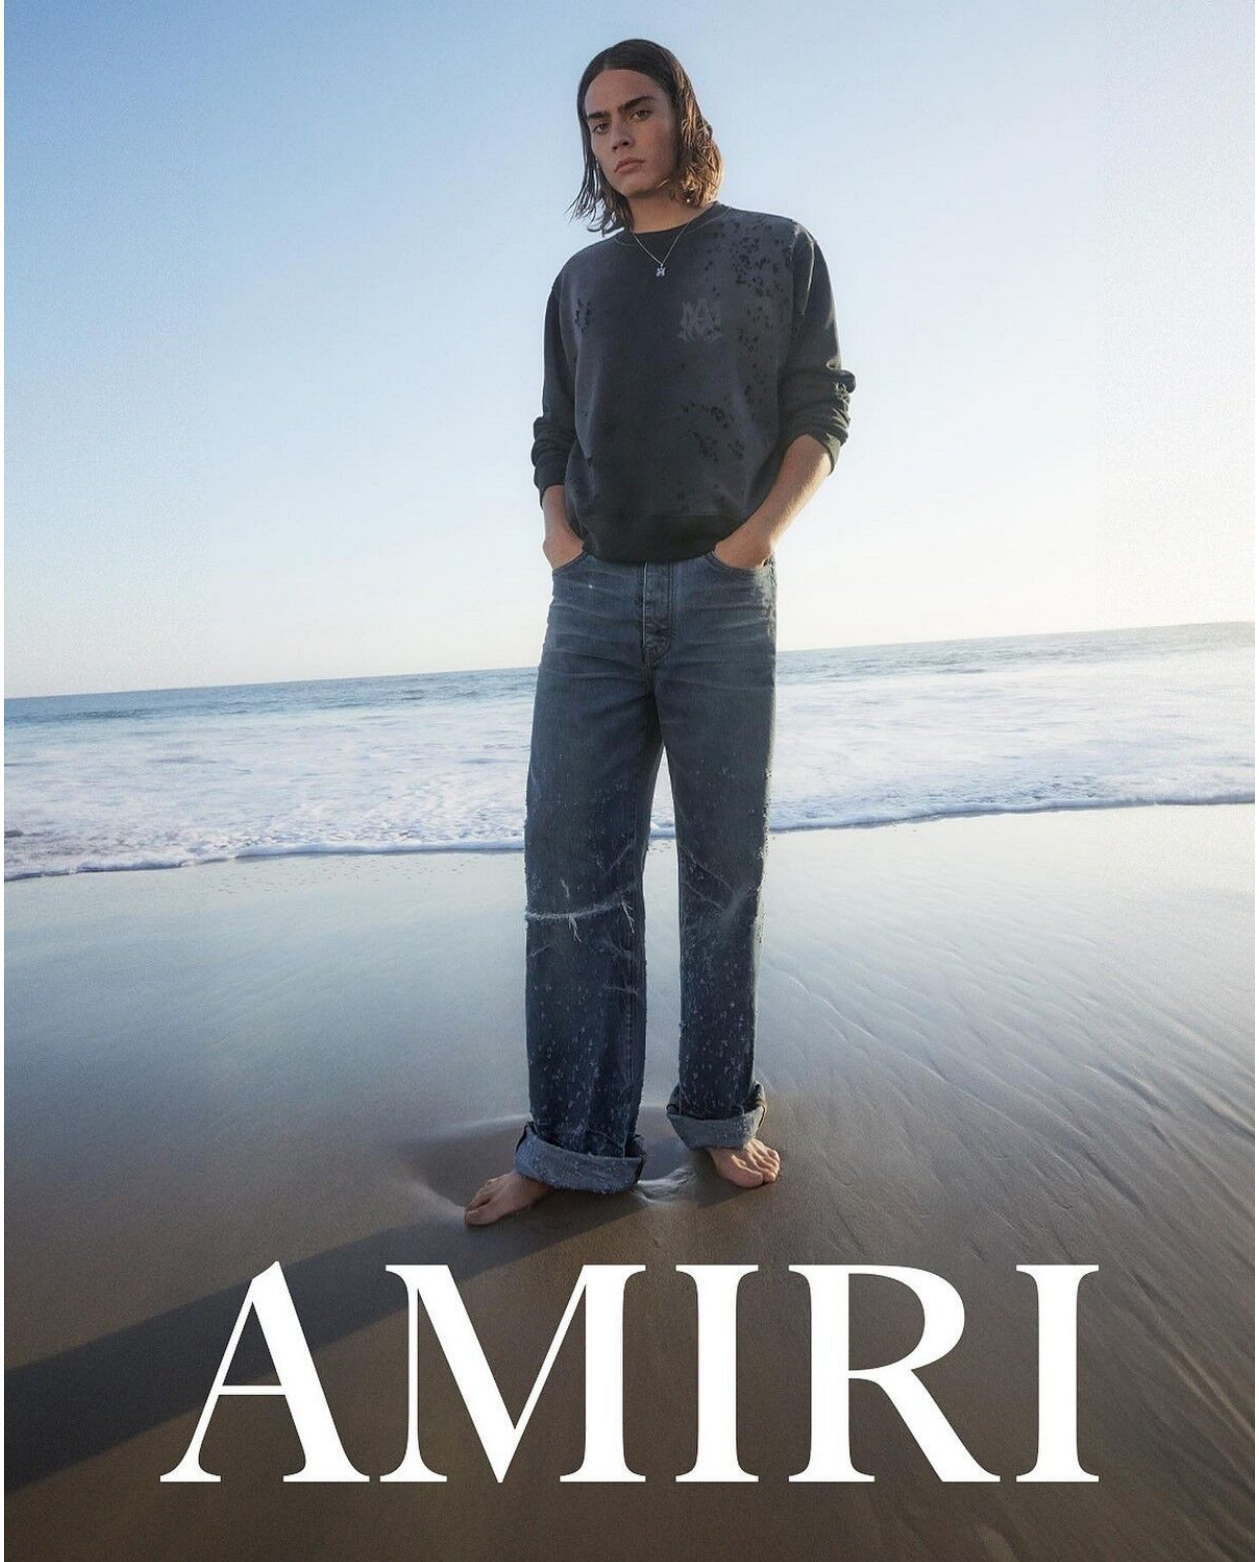

MGM
MODELS

SAVA

height 187 cm · bust 92 cm · waist 73 cm · hips 92 cm · suit 48
shoes size 44 · hair dark blonde · eyes blue-green

MGM
MODELS

MGM
MODELS

SAVA

height 187 cm · bust 92 cm · waist 73 cm · hips 92 cm · suit 48
shoes size 44 · hair dark blonde · eyes blue-green